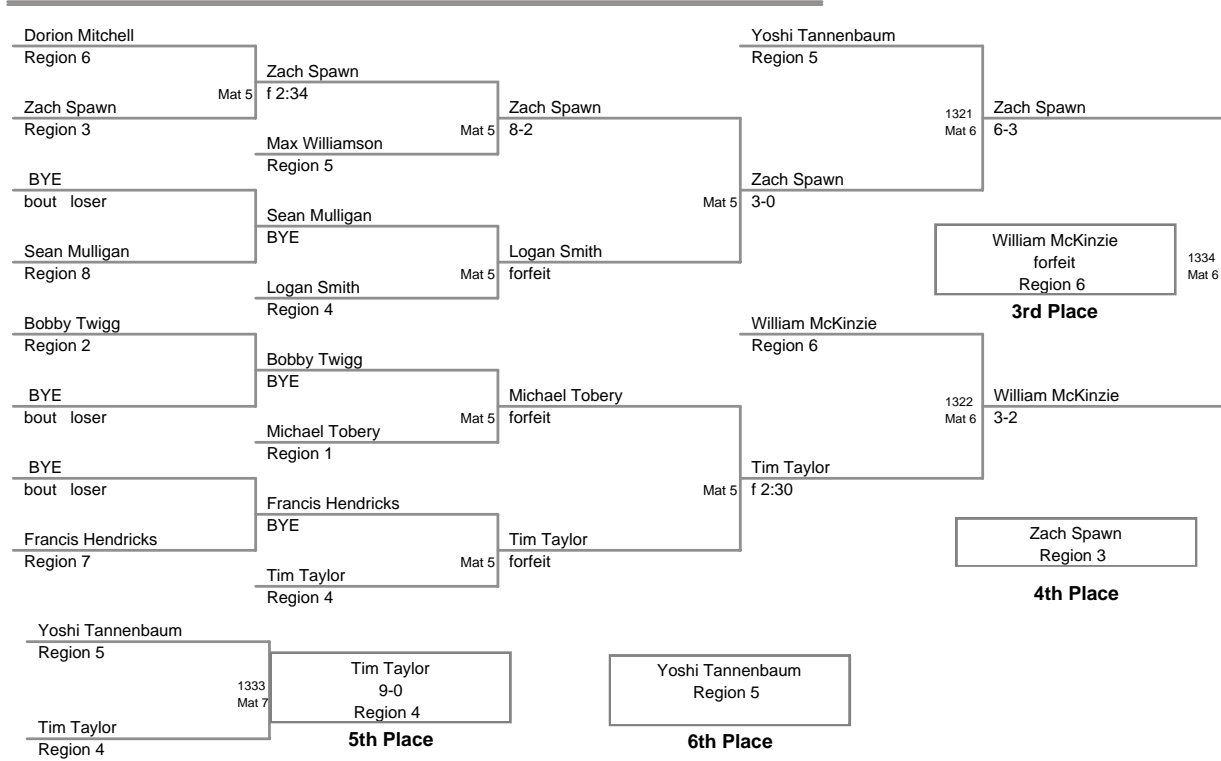

MD State Champ.
14U

80 Lbs

MD State Champ.
14U

90 Lbs

**MD State Champ.
14U**

95 Lbs

MD State Champ.
14U

108 Lbs