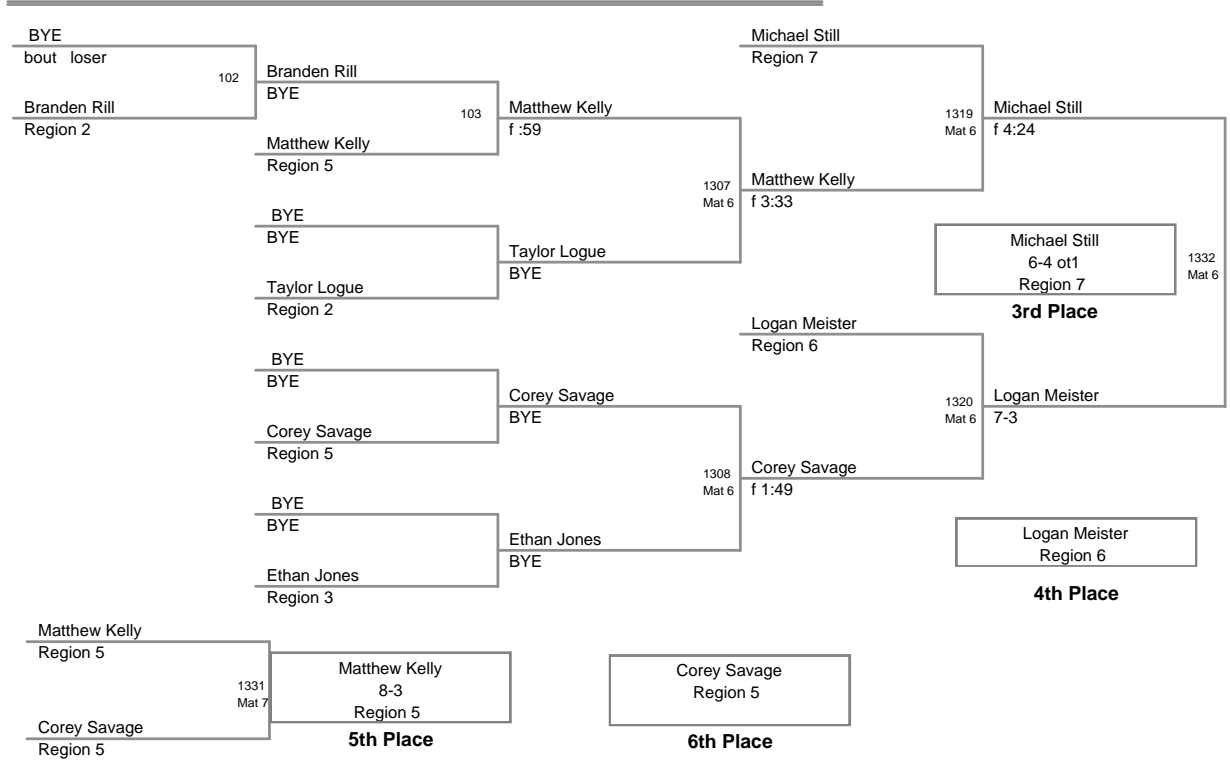

MD State Champ.
14U

80 Lbs

MD State Champ.
14U

90 Lbs

**MD State Champ.
14U**

95 Lbs

MD State Champ.
14U

108 Lbs