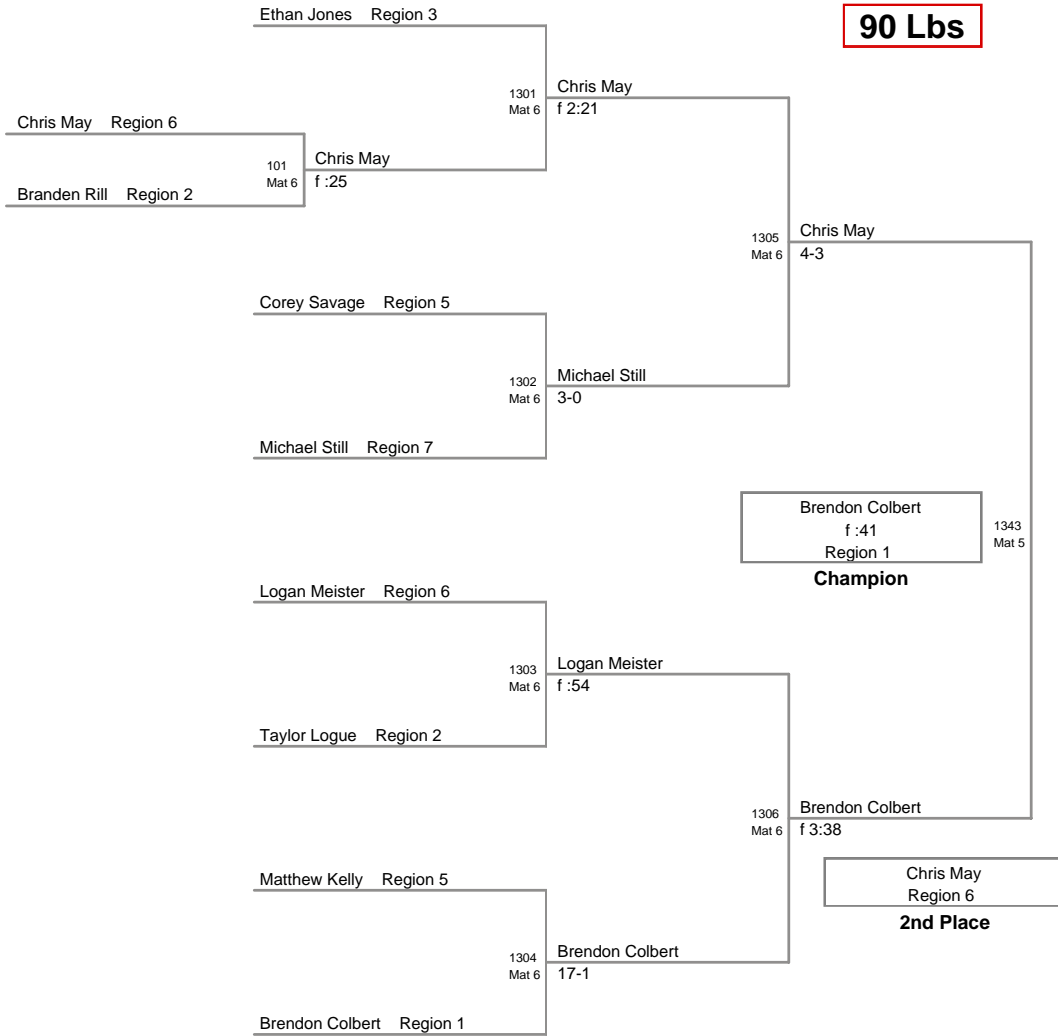

MD State Champ.
14U

80 Lbs

MD State Champ.
14U

90 Lbs

**MD State Champ.
14U**

95 Lbs

MD State Champ.
14U

108 Lbs