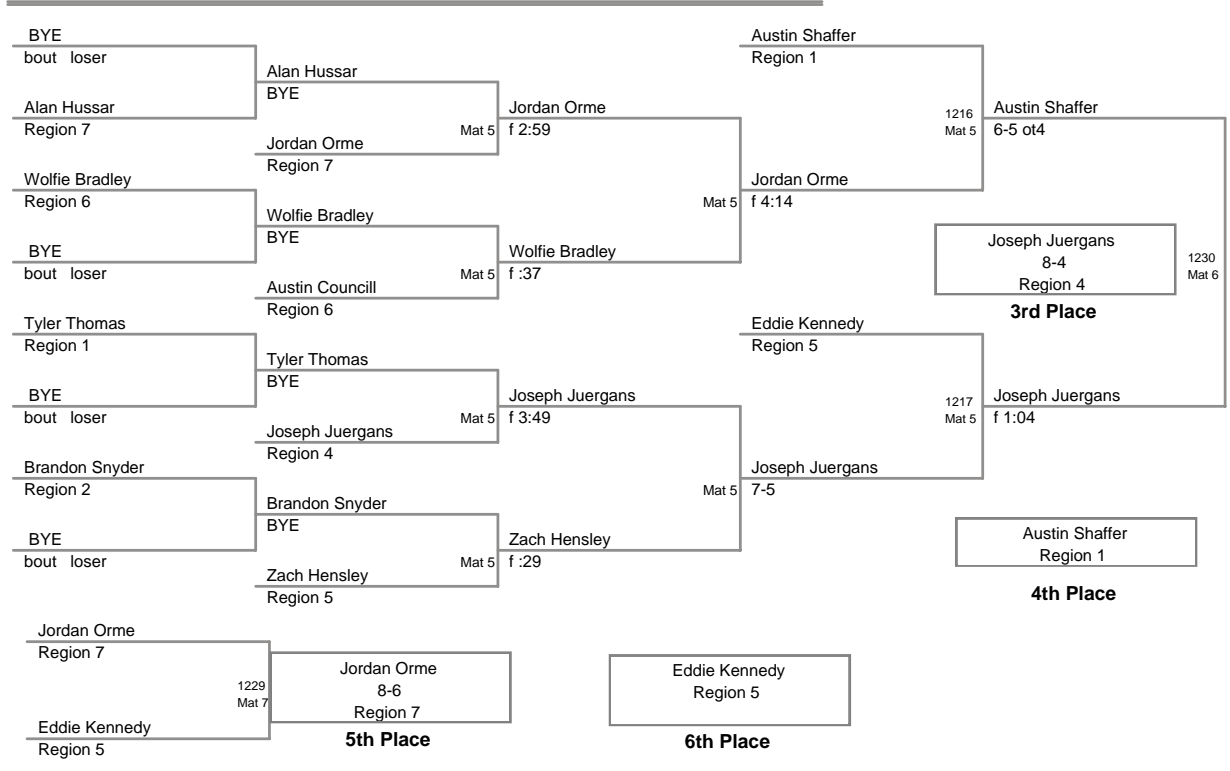

MD State Champ.
14U

80 Lbs

MD State Champ.
14U

90 Lbs

**MD State Champ.
14U**

95 Lbs

MD State Champ.
14U

108 Lbs