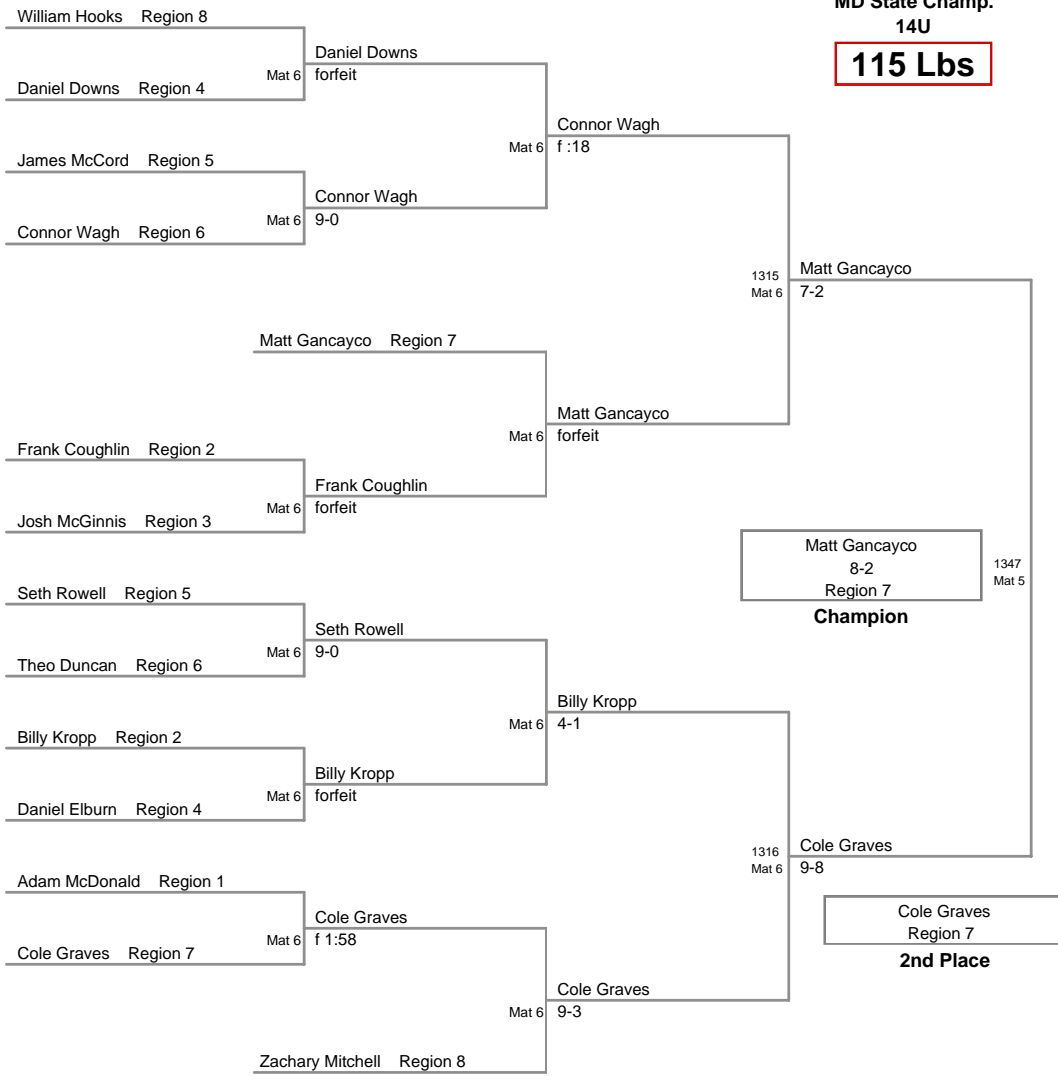

**MD State Champ.
14U**

115 Lbs