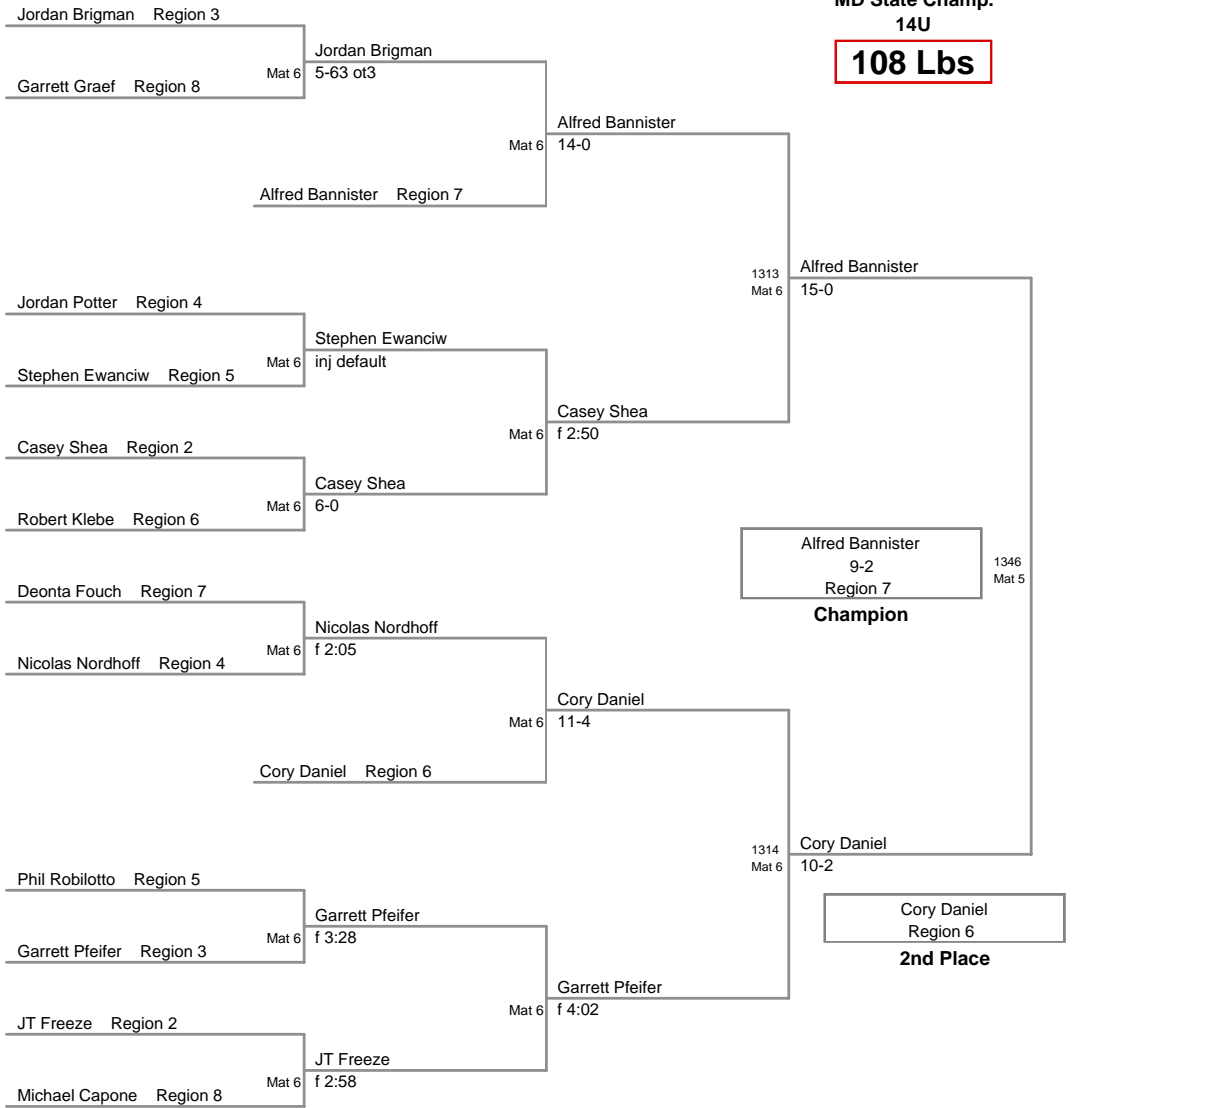

MD State Champ.
14U

80 Lbs

MD State Champ.
14U

90 Lbs

**MD State Champ.
14U**

95 Lbs

MD State Champ.
14U

108 Lbs