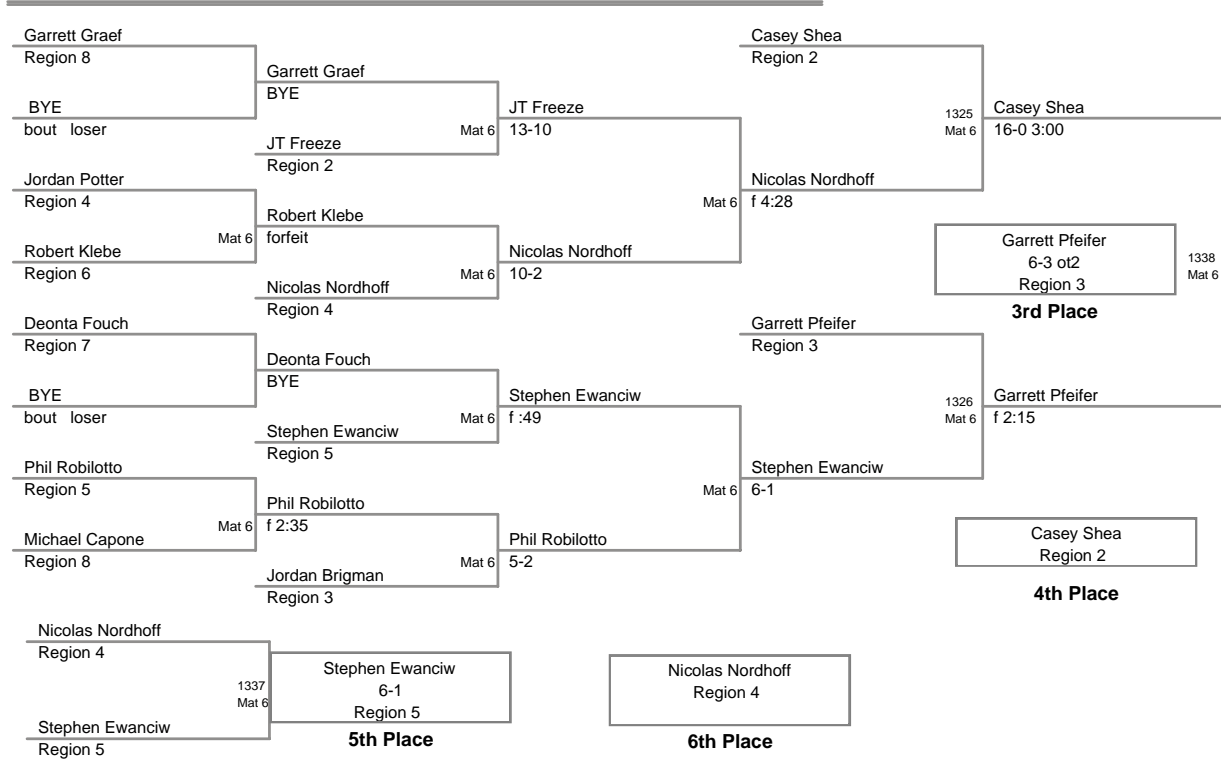

MD State Champ.
14U

80 Lbs

MD State Champ.
14U

90 Lbs

**MD State Champ.
14U**

95 Lbs

MD State Champ.
14U

108 Lbs