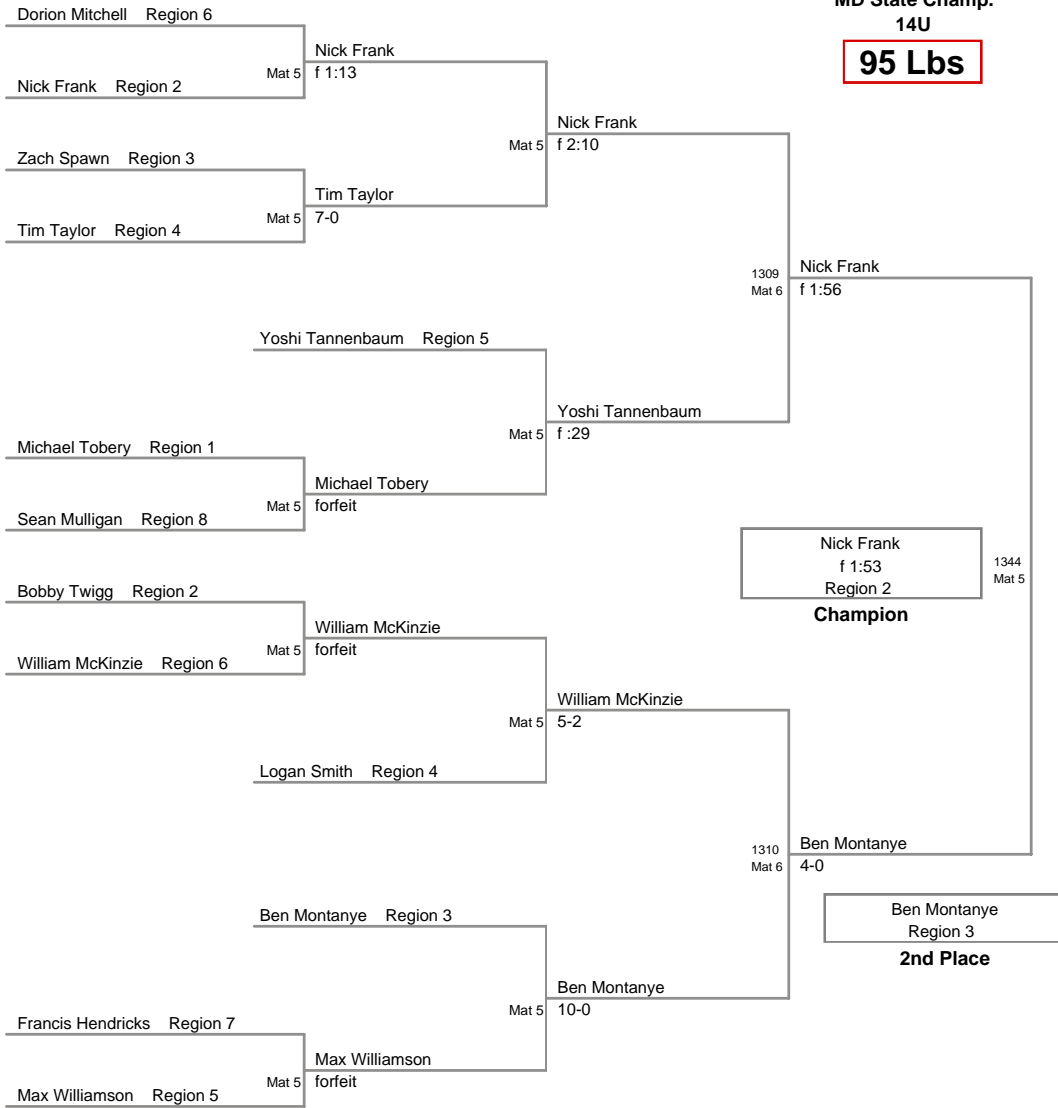

MD State Champ.
14U

80 Lbs

MD State Champ.
14U

90 Lbs

**MD State Champ.
14U**

95 Lbs

MD State Champ.
14U

108 Lbs