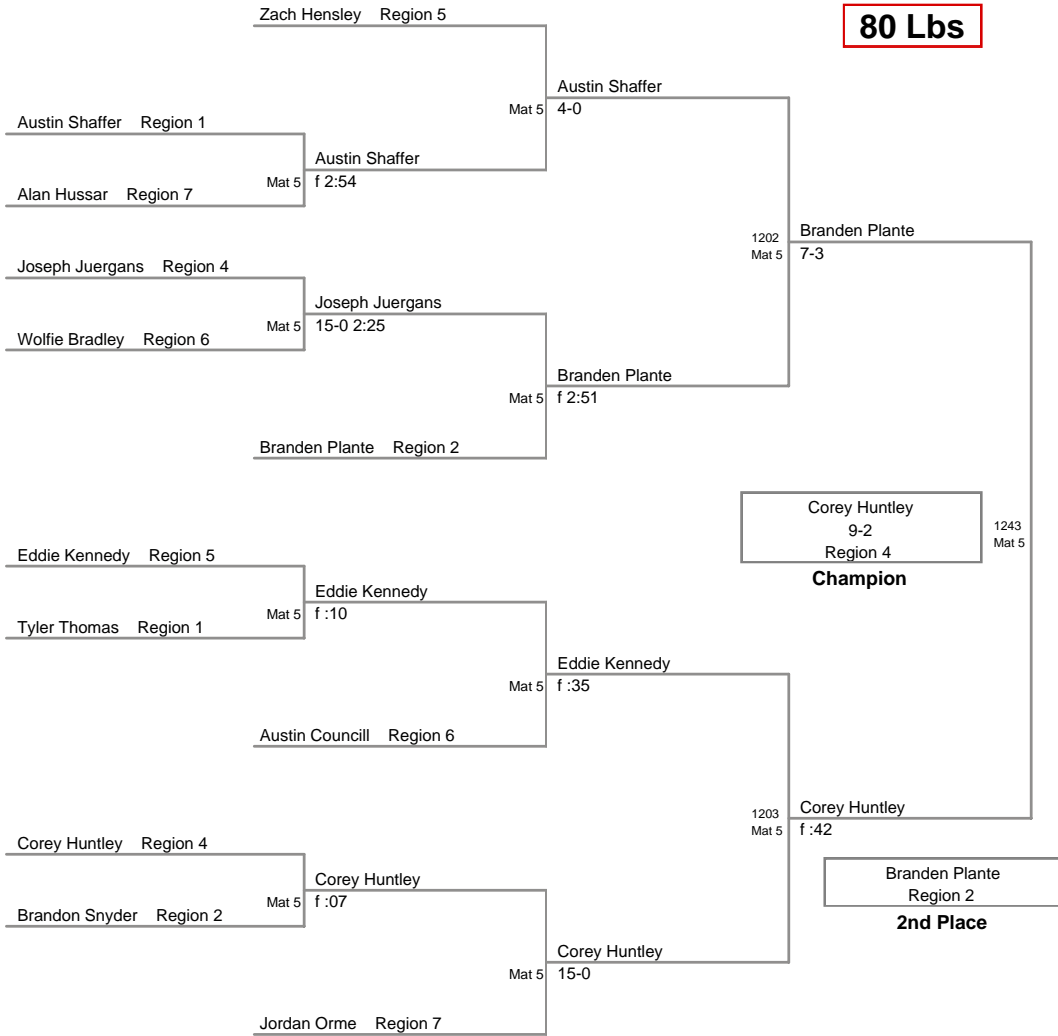

MD State Champ.
14U

80 Lbs

MD State Champ.
14U

90 Lbs

**MD State Champ.
14U**

95 Lbs

MD State Champ.
14U

108 Lbs

1425
Mat 7

Sam Roberts
Region 3

Mark Scarlas

f :54

1436
Mat 6

Reid Lawson

f :31

Region 1

5th Place

MD State Champ.
14U

225 Lbs