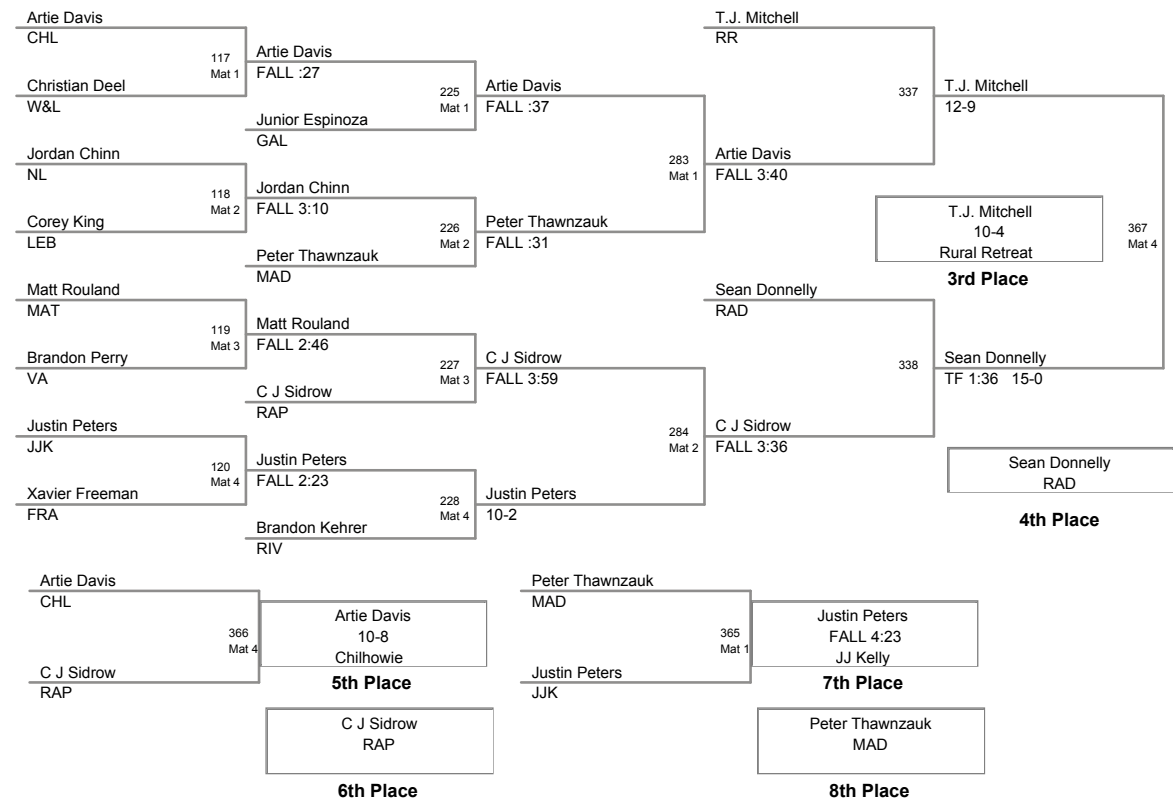

Virginia 2010 A State  
Tournament

**103 Lbs**

Virginia 2010 A State  
Tournament

**112 Lbs**

Virginia 2010 A State  
Tournament

**119 Lbs**

Virginia 2010 A State  
Tournament

**125 Lbs**