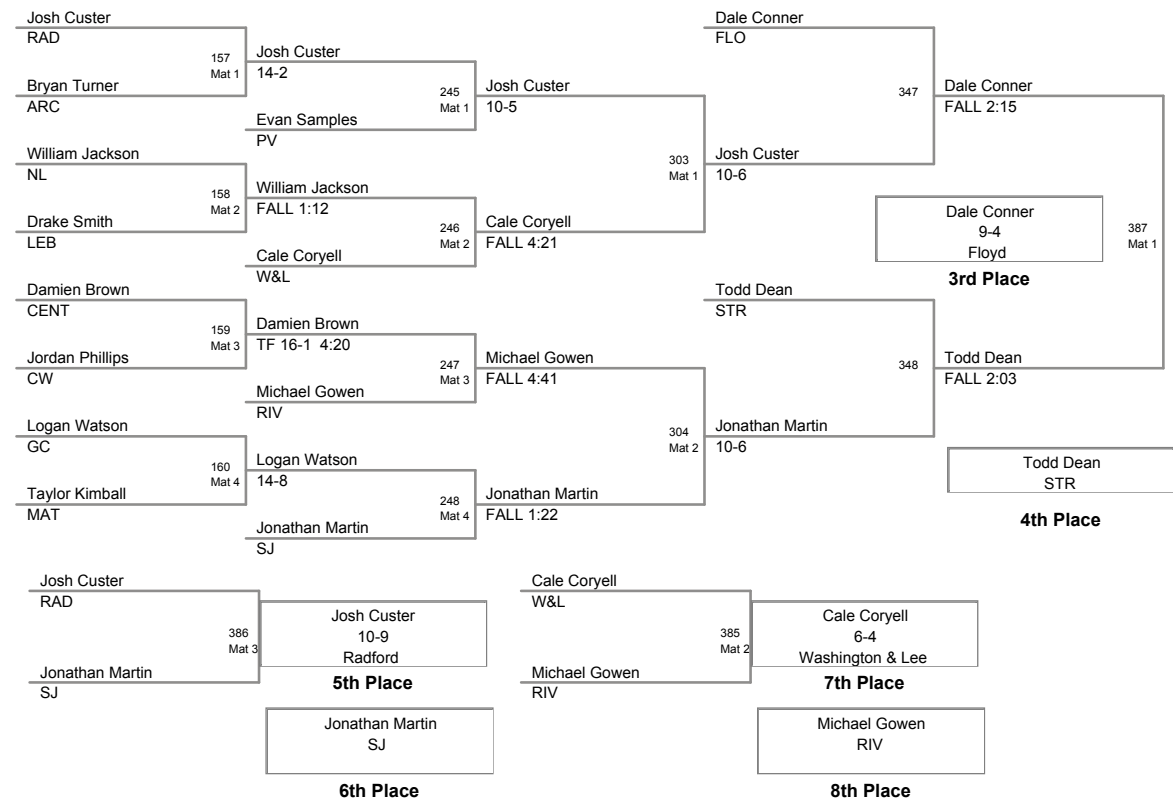

Virginia 2010 A State
Tournament

135 Lbs