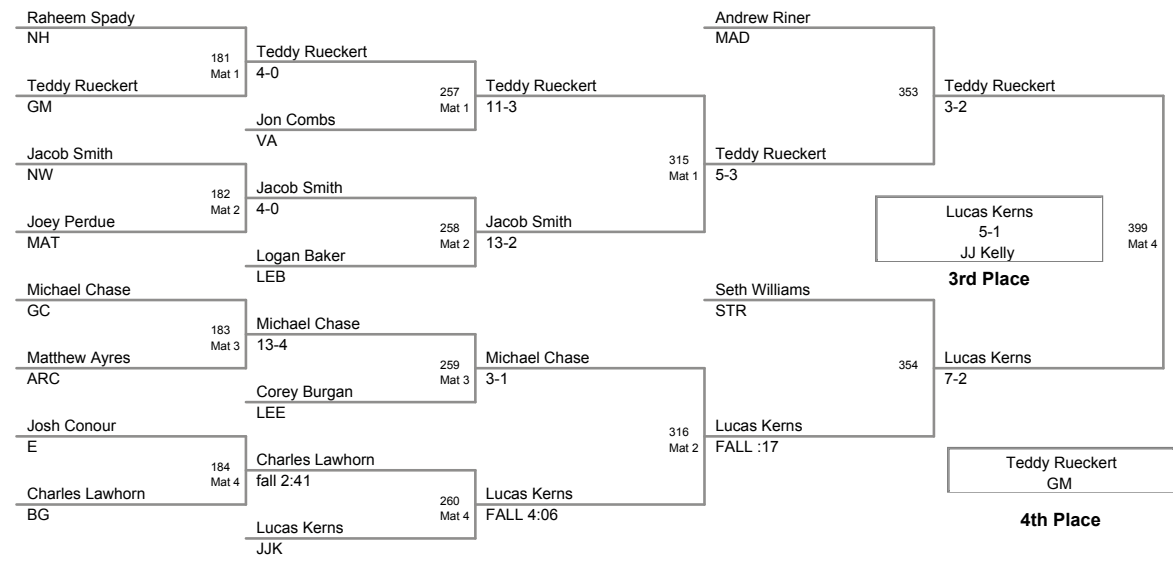

Virginia 2010 A State
Tournament

152 Lbs