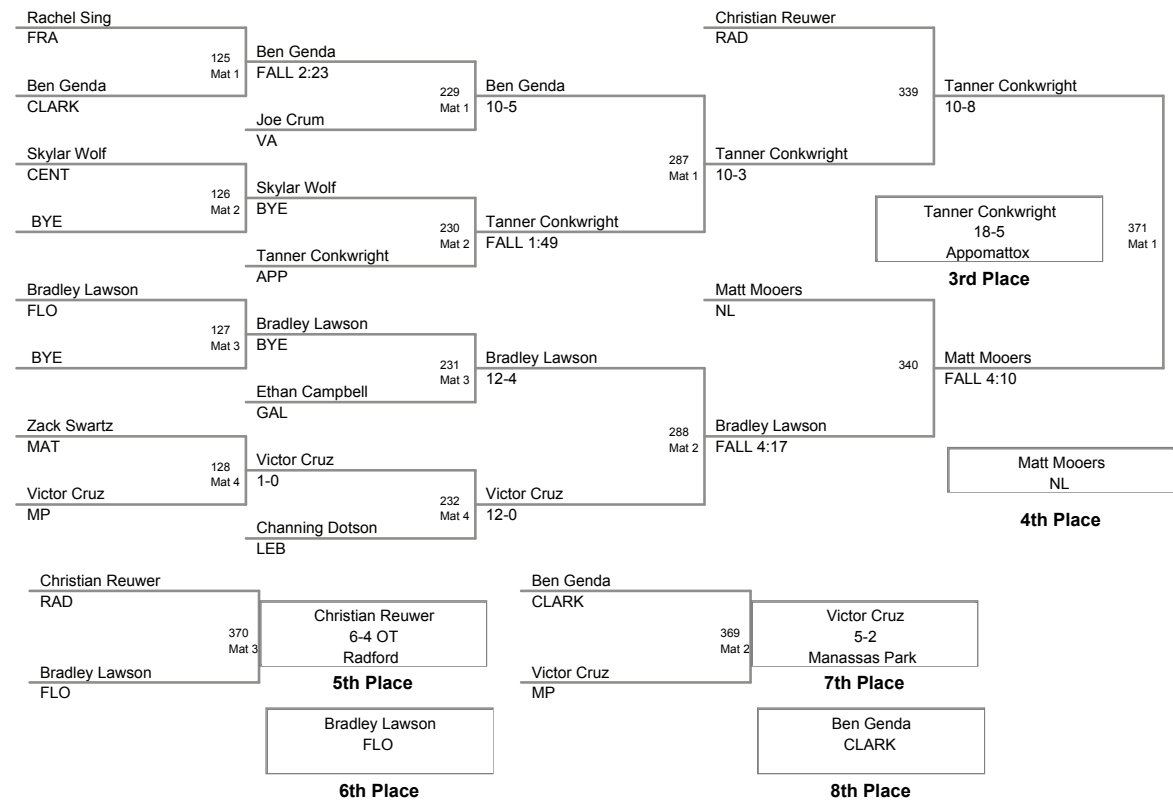

Virginia 2010 A State  
Tournament

**103 Lbs**

Virginia 2010 A State  
Tournament

**112 Lbs**

Virginia 2010 A State  
Tournament

**119 Lbs**

Virginia 2010 A State  
Tournament

**125 Lbs**